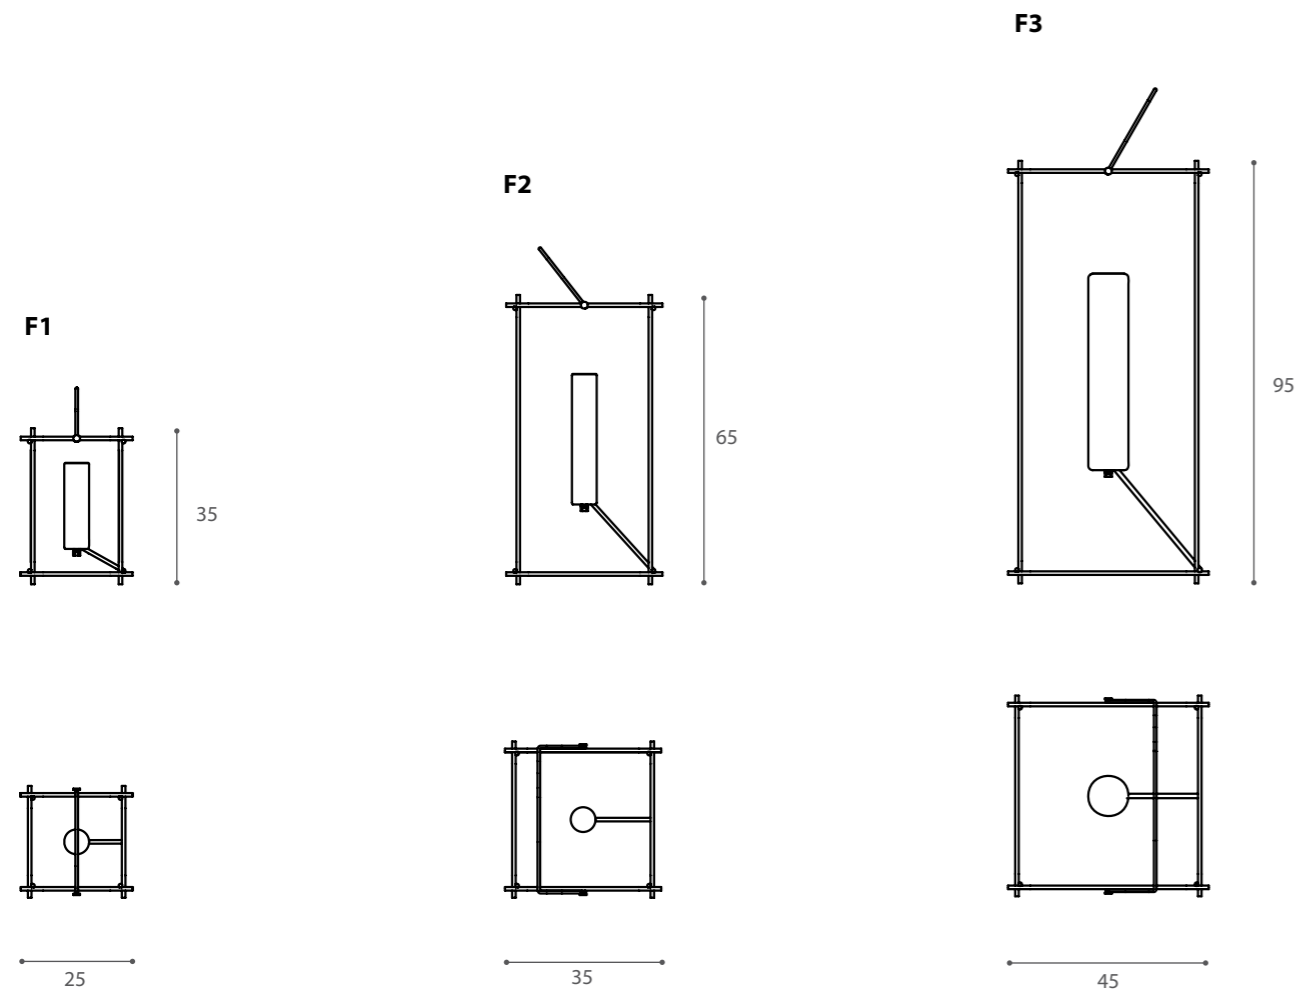

Fonte luminosa: LED 110/230V

Outdoor's Libera, in three dimensions. A

suspended light into a thin metal frame.

Structure: white, bronze

Transparent or opaque methacrylate shader

Light bulb: LED 110/230V.

<b>F1</b>	LED E14 6W 470lm		
<b>F2</b>	LED E14 6W 470lm		
<b>F3</b>	LED E27 20W 2500lm		